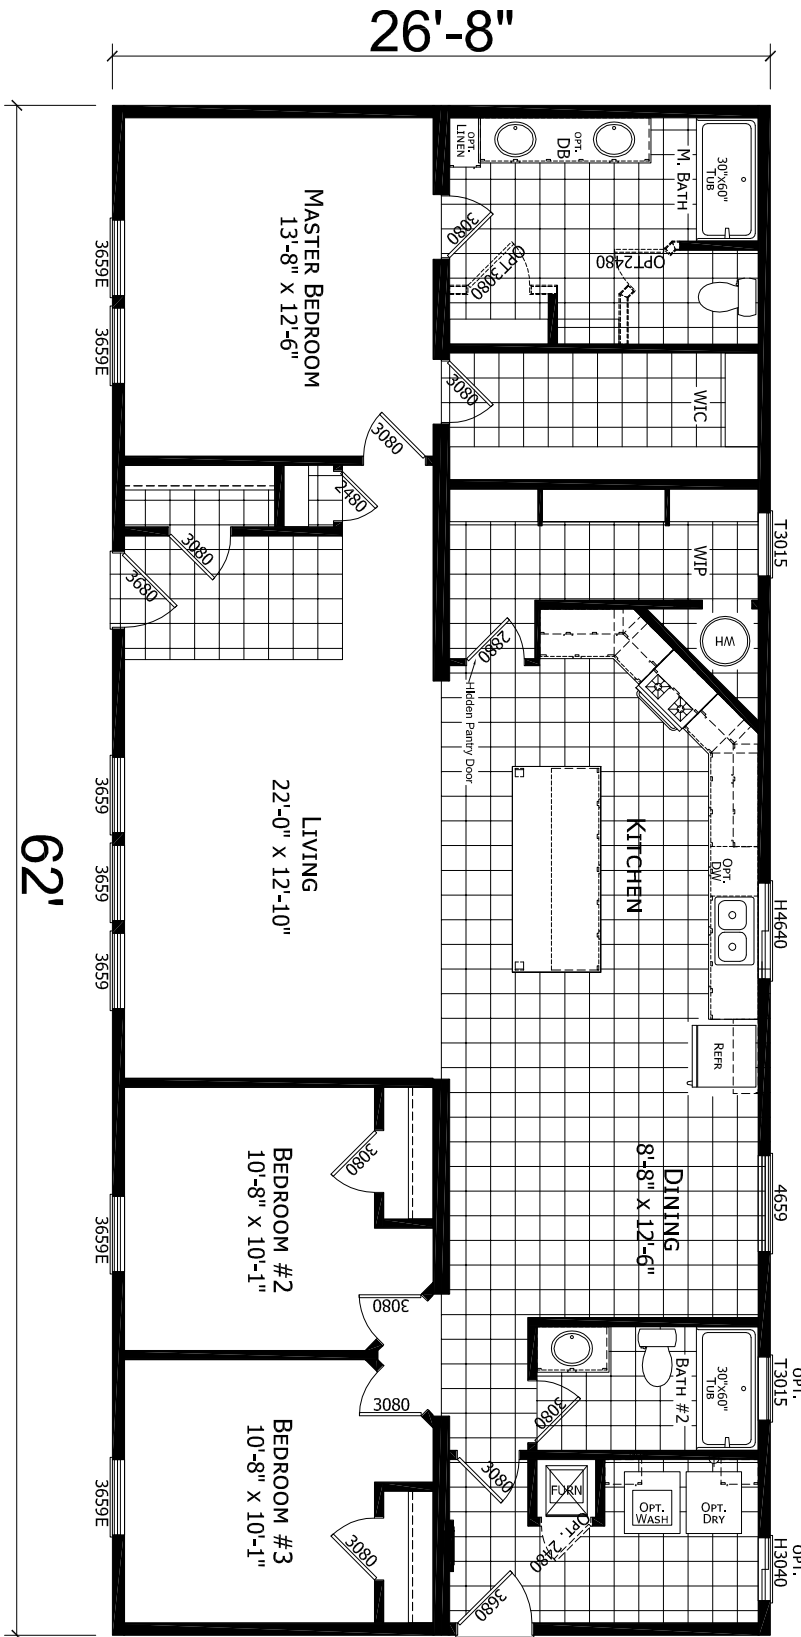

MODEL 17-HV-4623M
3 BEDROOM, 2 BATH
ACTUAL SIZE: 62' x 26'-8"
TOTAL AREA: 1,654 SQ. FT.

CHAMPION
MANUFACTURED BEAUTIFULLY™

1425 SUNNYSIDE RD. WEISER, ID 83672

MODIFICATIONS

PROJECT: **17-HV/4623M**
62' x 26'8" 3 BD 2 BTH

TITLE: **LITERATURE PLAN**

FILENAME: 174623M NOT FINISHED

SHEET: **L-101**