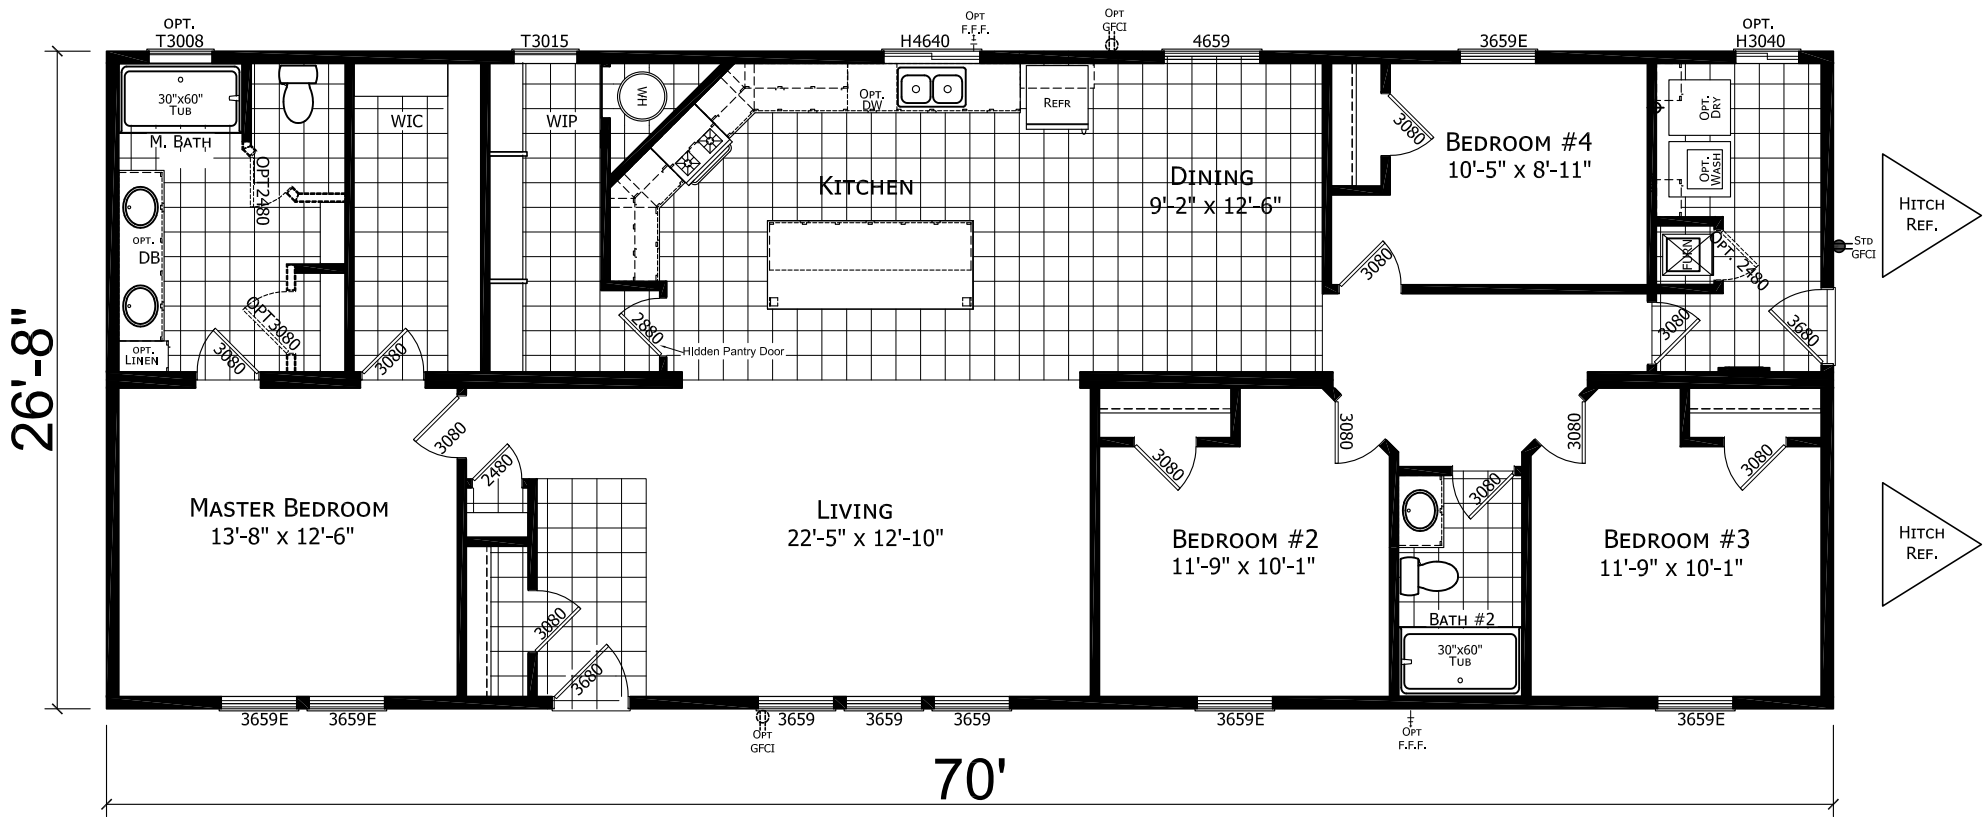

# MODEL 17-HV-4704M

4 BEDROOM, 2 BATH  
 ACTUAL SIZE: 70' x 26'-8"  
 TOTAL AREA: 1,867 SQ. FT.

**CHAMPION**  
 MANUFACTURED BEAUTIFULLY™  
 1425 SUNNYSIDE RD. WEISER, ID 83672

MODIFICATIONS

PROJECT:	17-HV4704M 70' x 26'-8" 4 BD 2 BTH
DRAWN BY:	
DATE:	05-30-18
SCALE:	3/16" = 1'-0"