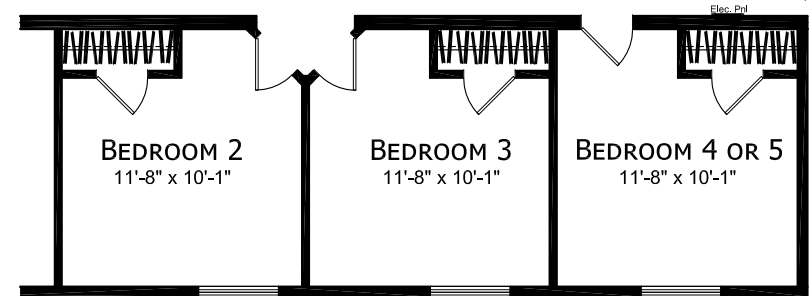

MODEL 17-HV-4764M

4 BEDROOM, 2 BATH
 ACTUAL SIZE: 76' x 26'-8"
 TOTAL AREA: 2,026 SQ. FT.

USE THIS ARRANGEMENT FOR
 4 BEDROOM WITH LARGE UTILITY OR 5TH BEDROOM OPTION

CHAMPION
 MANUFACTURED BEAUTIFULLY™
 1425 SUNNYSIDE RD. WEISER, ID 83672

MODIFICATIONS

PROJECT: 17-HV4764M
 76' x 26'-8" 4 BD 2 BTH
 DRAWN BY: J. ALDRICH
 DATE: 07-13-18
 SCALE: 5/32" = 1'-0"

TITLE: LITERATURE PLAN
 FILENAME: HV4764M PFS APPROVAL

SHEET: L-101
 PROPRIETARY AND CONFIDENTIAL
 THESE DRAWINGS AND SPECIFICATIONS ARE ORIGINAL
 PROPRIETARY AND CONFIDENTIAL MATERIALS OF CHAMPION
 COPYRIGHT © 1976-2020 BY CHAMPION