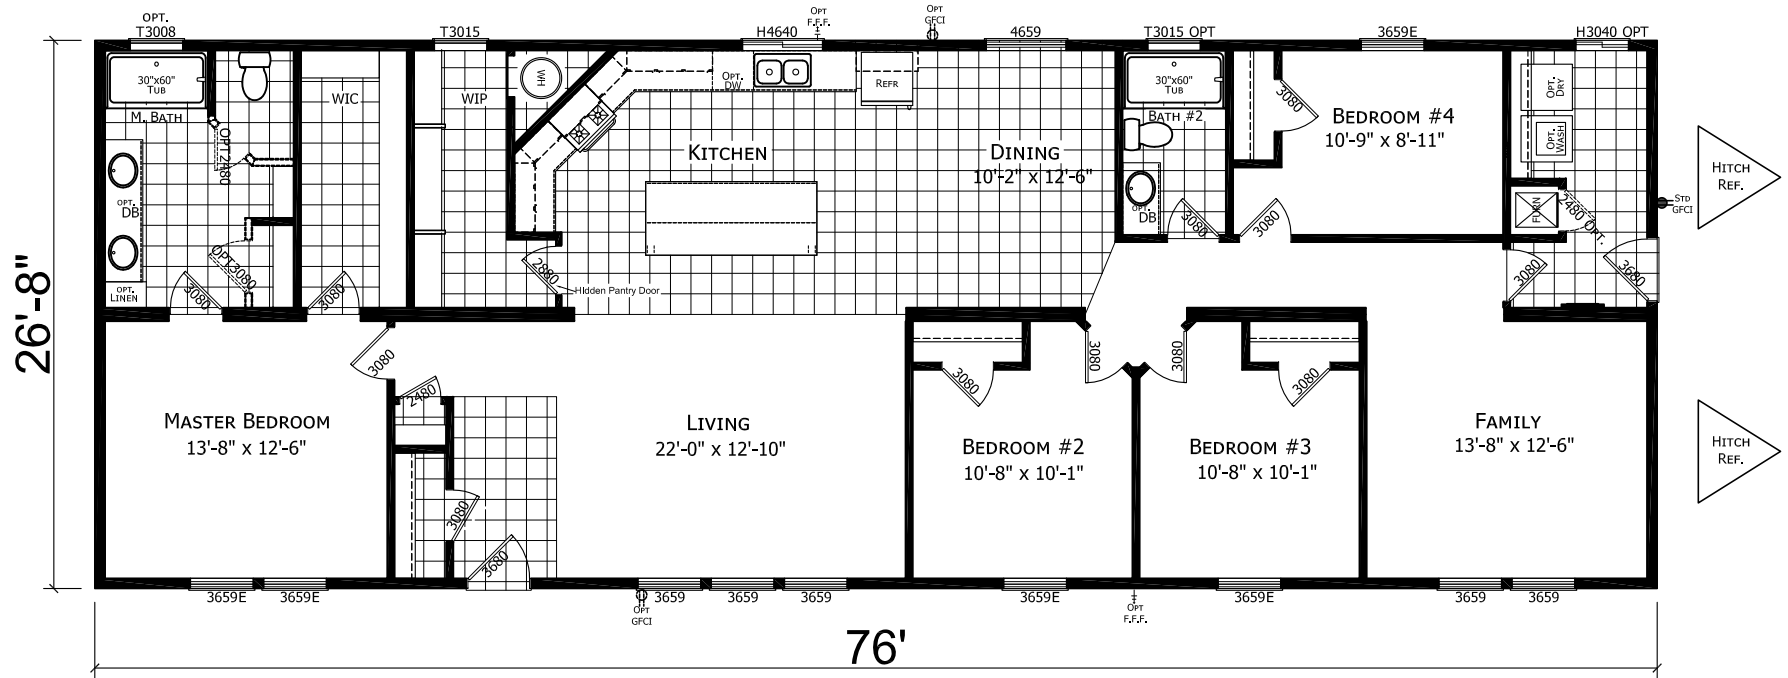

MODEL 17-HV-4764M

4 BEDROOM, 2 BATH
 ACTUAL SIZE: 76' x 26'-8"
 TOTAL AREA: 2,026 SQ. FT.

USE THIS ARRANGEMENT FOR
 4 BEDROOM WITH LARGE UTILITY OR 5TH BEDROOM OPTION

CHAMPION
 MANUFACTURED BEAUTIFULLY™
 1425 SUNNYSIDE RD. WEISER, ID 83672

MODIFICATIONS

PROJECT: 17-HV4764M
 76' x 26'-8" 4 BD 2 BTH
 DRAWN BY: J. ALDRICH
 DATE: 07-13-18
 SCALE: 5/32" = 1'-0"

TITLE: LITERATURE PLAN
 FILENAME: HV4764M PFS APPROVAL

SHEET: L-101
 PROPRIETARY AND CONFIDENTIAL
 THESE DRAWINGS AND SPECIFICATIONS ARE ORIGINAL
 PROPRIETARY AND CONFIDENTIAL MATERIALS OF CHAMPION
 COPYRIGHT © 1976-2020 BY CHAMPION