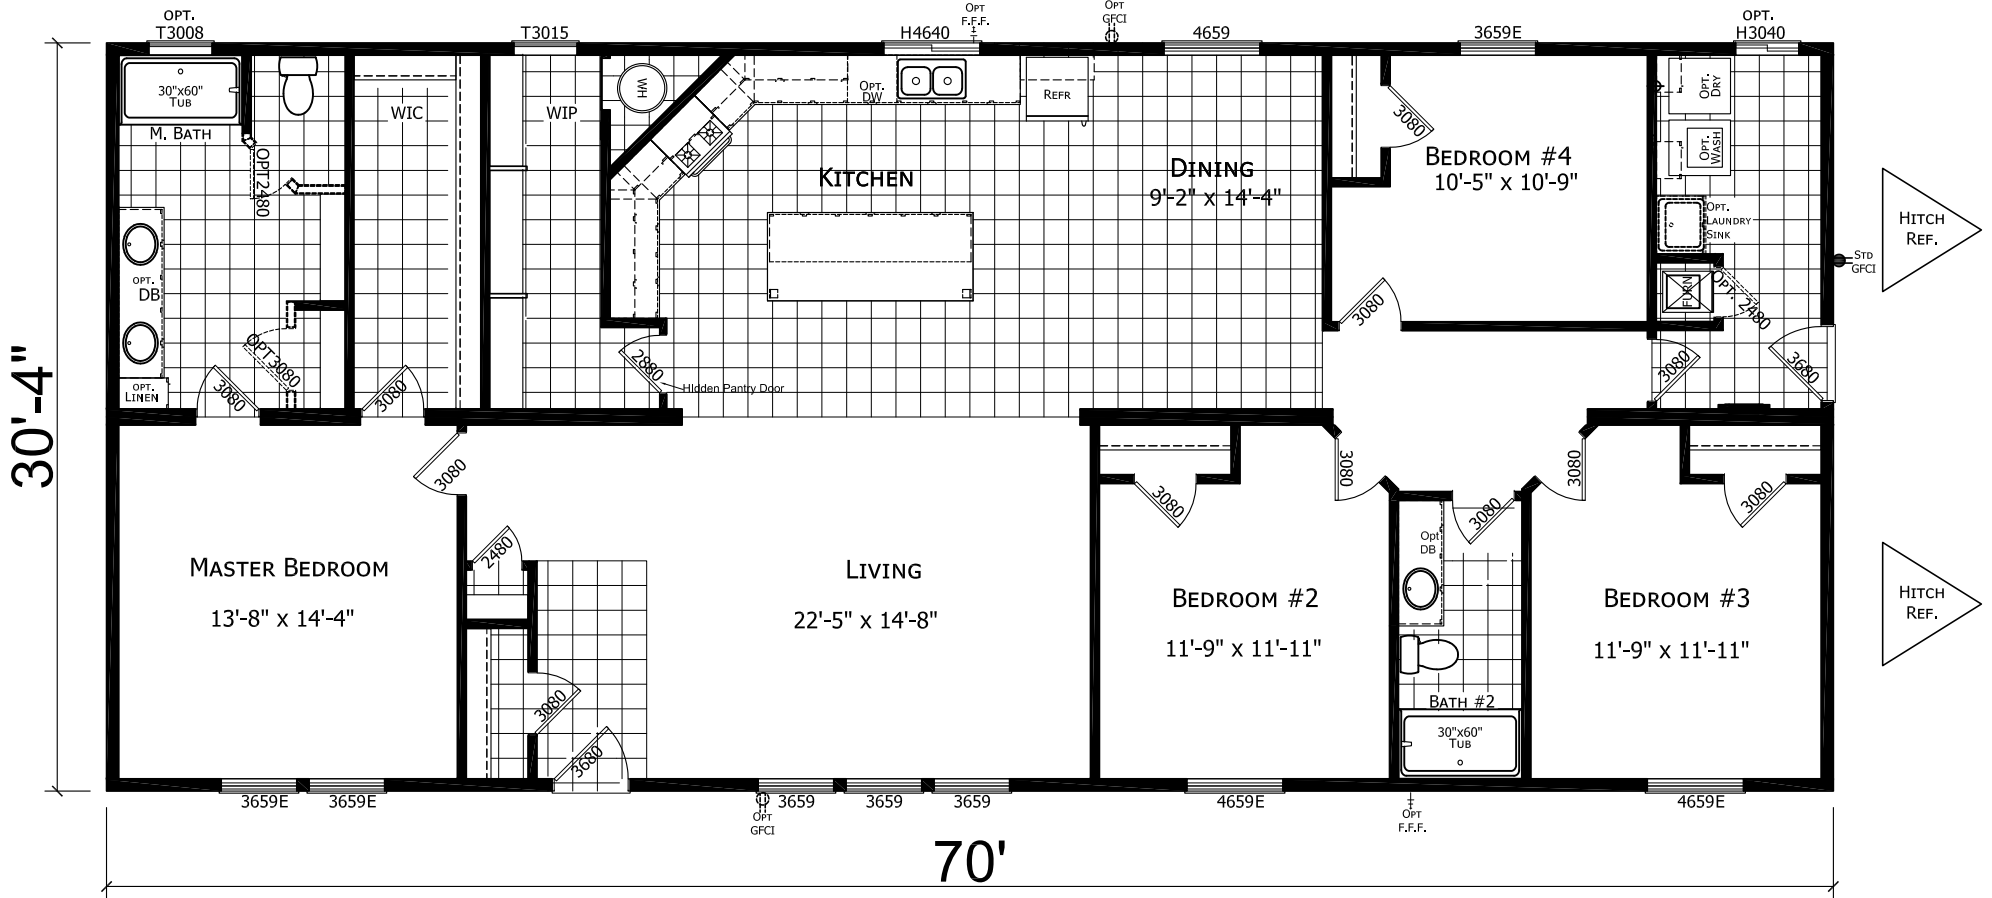

MODEL 17-HV-6704M

4 BEDROOM, 2 BATH
ACTUAL SIZE: 70' x 30'-4"
TOTAL AREA: 2,124 SQ. FT.

OPT. 9696SGD

OPT. 7280SGD

CHAMPION

MANUFACTURED BEAUTIFULLY™

1425 SUNNYSIDE RD. WEISER, ID 83672

MODIFICATIONS

PROJECT: 17-HV6704M
70' x 30'-4" 4 BD 2 BTH

DRAWN BY:
DATE: 05-30-18
SCALE: 3/16" = 1'-0"

TITLE: LITERATURE PLAN

FILENAME: 17-HV6704M PFS APPROVAL

SHEET: L-101